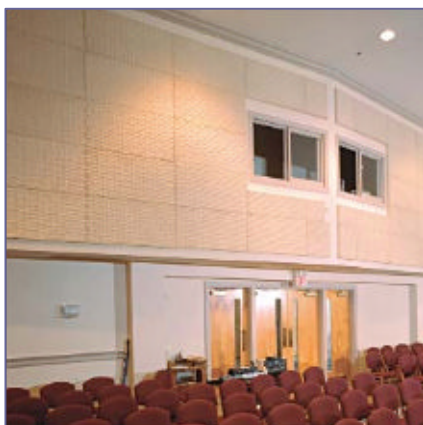

ArtUSA *"The Name to Know In Noise Control"* Noise Control Products Inc.

Religious Facilities

In churches, synagogues and worship centers large or small, words and music can sound incomprehensible to the congregation if sound is not properly controlled. Poor sound quality is common in churches because of an abundance of hard surface materials. Brick, marble, stone, tile, glass, wood and sheetrock are all acoustically reflective. Sound waves bounce back and forth between parallel surfaces, creating a confusion of noise until they finally decay. Even the most strategically-placed speakers and microphones will not compensate for poor acoustics. Every room needs some absorptive materials and some reflective materials to get the right acoustic mix for the room's intended purpose. The

challenge is to find that balance. Art-Fab and Art-Sorb panels from ArtUSA Noise Control Products Inc. are designed to absorb airborne sound energy and reduce a room's overall noise, reverberation and standing waves—creating interiors that reduce the din without sacrificing the divine. The right balance between absorption and reflection using strategically placed acoustic wall panels and baffles, create a more enjoyable worship and listening experience. ArtUSA Industries affordable acoustic and sound control solutions are the proven answers to help the message and experience. Lightweight and easy to install wall and ceiling treatments reduce reverberation and absorb sound from all directions. Traditional and or innovative solutions noise control and sound quality issues are our mission.