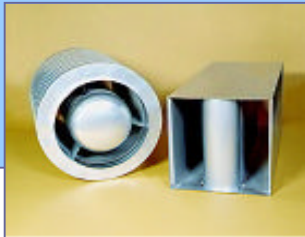

Sound Attenuators