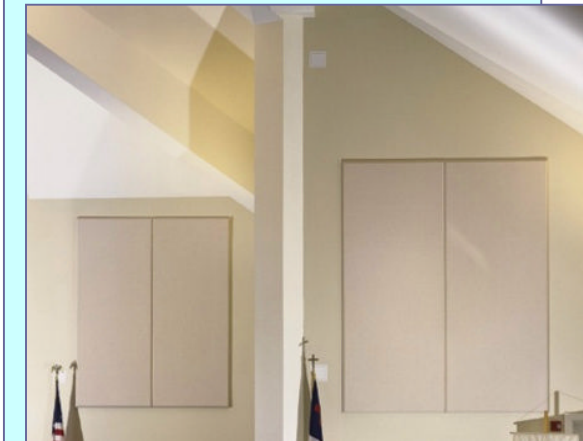

ArtUSA *"The Name to Know In Noise Control"*

Noise Control Products Inc.